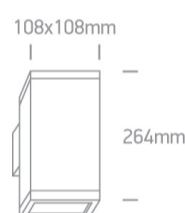

13 Wall & Ceiling>PAR30 Outdoor Cubes Die cast

67132A/G

75W PAR30 E27 Die Cast, PAR30 Outdoor Cubes.

Complies with standard EN60598-1 and any other specific standards

Downloads

Dimensions

Physical Specification

Item Group	13 Wall & Ceiling
Family	PAR30 Outdoor Cubes Die cast
Order Code	67132A/G
Colour	Grey
Material	Die Cast
Shape	Rectangular
Length	108mm
Width	108mm
Height	264mm
Surface Wall	Yes
Indoor	Yes
Outdoor	Yes