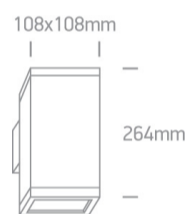

13 Wall & Ceiling>PAR30 Outdoor Cubes Die cast

67132A/W

2X75W PAR30 E27 Die Cast, PAR30 Outdoor Cubes.

Complies with standard EN60598-1 and any other specific standards

Downloads

Dimensions

Physical Specification

Item Group	13 Wall & Ceiling
Family	PAR30 Outdoor Cubes Die cast
Order Code	67132A/W
Colour	White
Material	Die Cast
Shape	Rectangular
Length	108mm
Width	108mm
Height	264mm
Surface Wall	Yes
Indoor	Yes
Outdoor	Yes