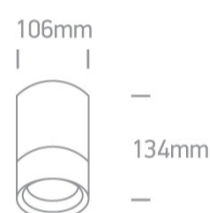

13 Wall & Ceiling>PAR30 Outdoor Cylinders Die cast

67132C/B

75W PAR30 E27 Die Cast, PAR30 Outdoor Cylinders.

Complies with standard EN60598-1 and any other specific standards

Downloads

Dimensions

Physical Specification

Item Group	13 Wall & Ceiling
Family	PAR30 Outdoor Cylinders Die cast
Order Code	67132C/B
Colour	Black
Material	Die Cast
Shape	Circular
Height	106
Diameter	134
Surface Ceiling	Yes
Indoor	Yes
Outdoor	Yes
Adjustable	No