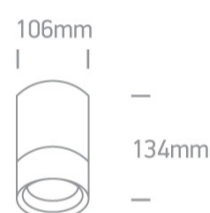

13 Wall & Ceiling>PAR30 Outdoor Cylinders Die cast

67132C/G

75W PAR30 E27 Die Cast, PAR30 Outdoor Cylinders.

Complies with standard EN60598-1 and any other specific standards

Downloads

Dimensions

Physical Specification

Item Group	13 Wall & Ceiling
Family	PAR30 Outdoor Cylinders Die cast
Order Code	67132C/G
Colour	Grey
Material	Die Cast
Shape	Circular
Height	106
Diameter	134
Surface Ceiling	Yes
Indoor	Yes
Outdoor	Yes
Adjustable	No