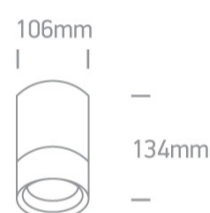

13 Wall & Ceiling>PAR30 Outdoor Cylinders Die cast

67132C/W

75W PAR30 E27 Die Cast, PAR30 Outdoor Cylinders.

Complies with standard EN60598-1 and any other specific standards

Downloads

Dimensions

Physical Specification

Item Group	13 Wall & Ceiling
Family	PAR30 Outdoor Cylinders Die cast
Order Code	67132C/W
Colour	White
Material	Die Cast
Shape	Circular
Height	106
Diameter	134
Surface Ceiling	Yes
Indoor	Yes
Outdoor	Yes
Adjustable	No