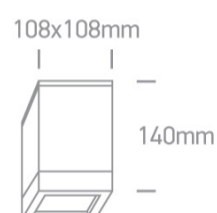

13 Wall & Ceiling>PAR30 Outdoor Cubes Die cast

67132D/AN

75W PAR30 E27 Die Cast, PAR30 Outdoor Cubes.

Complies with standard EN60598-1 and any other specific standards

Downloads

Dimensions

Physical Specification

Item Group	13 Wall & Ceiling
Family	PAR30 Outdoor Cubes Die cast
Order Code	67132D/AN
Colour	Anthracite
Material	Die Cast
Shape	Circular
Surface Ceiling	Yes
Indoor	Yes
Outdoor	Yes
Adjustable	No

Electrical Characteristics