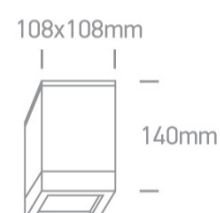

13 Wall & Ceiling>PAR30 Outdoor Cubes Die cast

67132D/B

75W PAR30 E27 Die Cast, PAR30 Outdoor Cubes.

Complies with standard EN60598-1 and any other specific standards

Downloads

Dimensions

Physical Specification

Item Group	13 Wall & Ceiling
Family	PAR30 Outdoor Cubes Die cast
Order Code	67132D/B
Colour	Black
Material	Die Cast
Shape	Circular
Surface Ceiling	Yes
Indoor	Yes
Outdoor	Yes
Adjustable	No

Electrical Characteristics