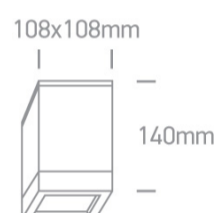

13 Wall & Ceiling>PAR30 Outdoor Cubes Die cast

67132D/G

75W PAR30 E27 Die Cast, PAR30 Outdoor Cubes.

Complies with standard EN60598-1 and any other specific standards

Downloads

Dimensions

Physical Specification

Item Group	13 Wall & Ceiling
Family	PAR30 Outdoor Cubes Die cast
Order Code	67132D/G
Colour	Grey
Material	Die Cast
Shape	Circular
Surface Ceiling	Yes
Indoor	Yes
Outdoor	Yes
Adjustable	No

Electrical Characteristics