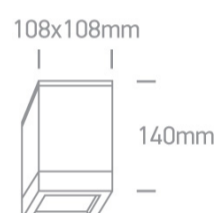

13 Wall & Ceiling>PAR30 Outdoor Cubes Die cast

67132D/W

75W PAR30 E27 Die Cast, PAR30 Outdoor Cubes.

Complies with standard EN60598-1 and any other specific standards

Downloads

Dimensions

Physical Specification

Item Group	13 Wall & Ceiling
Family	PAR30 Outdoor Cubes Die cast
Order Code	67132D/W
Colour	White
Material	Die Cast
Shape	Circular
Height	255mm
Diameter	108mm
Surface Ceiling	Yes
Indoor	Yes
Outdoor	Yes
Adjustable	No