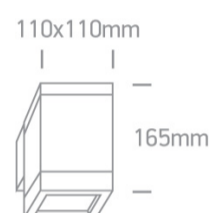

13 Wall & Ceiling>PAR30 Outdoor Cubes Die cast

67132F/AN

75W PAR30 E27 Die Cast, PAR30 Outdoor Cubes.

Complies with standard EN60598-1 and any other specific standards

Downloads

Dimensions

Physical Specification

Item Group	13 Wall & Ceiling
Family	PAR30 Outdoor Cubes Die cast
Order Code	67132F/AN
Colour	Anthracite
Material	Die Cast
Shape	Rectangular
Length	110mm
Width	110mm
Height	165mm
Surface Wall	Yes
Indoor	Yes
Outdoor	Yes