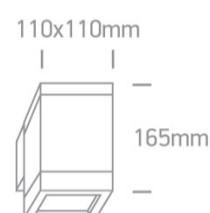

13 Wall & Ceiling>PAR30 Outdoor Cubes Die cast

67132F/B

75W PAR30 E27 Die Cast, PAR30 Outdoor Cubes.

Complies with standard EN60598-1 and any other specific standards

Downloads

Dimensions

Physical Specification

Item Group	13 Wall & Ceiling
Family	PAR30 Outdoor Cubes Die cast
Order Code	67132F/B
Colour	Black
Material	Die Cast
Shape	Rectangular
Length	110mm
Width	110mm
Height	165mm
Surface Wall	Yes
Indoor	Yes
Outdoor	Yes