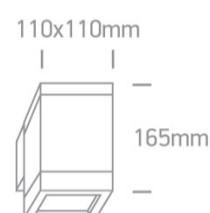

13 Wall & Ceiling>PAR30 Outdoor Cubes Die cast

67132F/G

75W PAR30 E27 Die Cast, PAR30 Outdoor Cubes.

Complies with standard EN60598-1 and any other specific standards

Downloads

Dimensions

Physical Specification

Item Group	13 Wall & Ceiling
Family	PAR30 Outdoor Cubes Die cast
Order Code	67132F/G
Colour	Grey
Material	Die Cast
Shape	Rectangular
Length	110mm
Width	110mm
Height	165mm
Surface Wall	Yes
Indoor	Yes
Outdoor	Yes