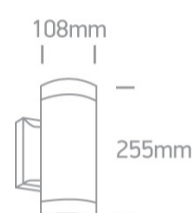

13 Wall & Ceiling>PAR30 Outdoor Cylinders Die cast

67132/G

E27 PAR30, 2X75W, wall outdoor cylinder, IP54.

Complies with standard EN60598-1 and any other specific standards.

Downloads

Dimensions

Physical Specification

Item Group	13 Wall & Ceiling
Family	PAR30 Outdoor Cylinders Die cast
Order Code	67132/G
Colour	Grey
Material	Die Cast
Shape	Circular
Height	255mm
Diameter	108mm
Surface Wall	Yes
Indoor	Yes
Outdoor	Yes
Adjustable	No

Illumination Data

Illumination Diagram

Packing Info

Box Length

18cm

Box Width

11cm

Box Height