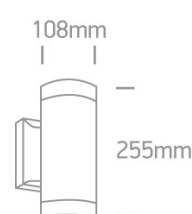

13 Wall & Ceiling>PAR30 Outdoor Cylinders Die cast

67132/W

E27 PAR30, 2X75W, wall outdoor cylinder, IP54.

Complies with standard EN60598-1 and any other specific standards.

Downloads

Dimensions

Physical Specification

Item Group	13 Wall & Ceiling
Family	PAR30 Outdoor Cylinders Die cast
Order Code	67132/W
Colour	White
Material	Die Cast
Shape	Circular
Height	255mm
Diameter	108mm
Surface Wall	Yes
Indoor	Yes
Outdoor	Yes
Adjustable	No

Illumination Data

Illumination Diagram

Packing Info

Box Length

18cm

Box Width

11cm

Box Height