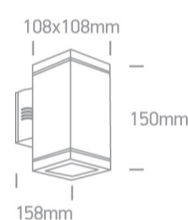

13 Wall & Ceiling>The GX53 Outdoor Range Die cast

67134A/W

2X9W Die Cast, Outdoor Range, IP54

Complies with standard EN60598-1 and any other specific standards

Downloads

Dimensions

Physical Specification

Item Group	13 Wall & Ceiling
Family	The GX53 Outdoor Range Die cast
Order Code	67134A/W
Colour	White
Material	Die Cast
Shape	Circular
Surface Wall	Yes
Indoor	Yes
Outdoor	Yes
Adjustable	No