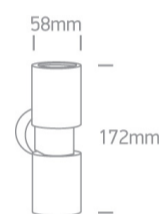

13 Wall & Ceiling>Indoor/Outdoor Wall Lights Natural aluminium

67160/AL

2x35W MR16 GU10 Natural Aluminium Indoor/Outdoor Wall Lights.

Complies with standard EN60598-1 and any other specific standards.

Downloads

Dimensions

Physical Specification

Item Group	13 Wall & Ceiling
Family	Indoor/Outdoor Wall Lights Natural aluminium
Order Code	67160/AL
Colour	Aluminium
Material	Natural Aluminium
Shape	Circular
Surface Wall	Yes
Indoor	Yes
Outdoor	Yes
Adjustable	No