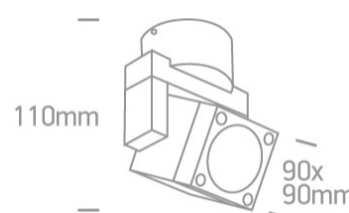

35W MR16 GU10 Indoor/Outdoor Spots.

Complies with standard EN60598-1 and any other specific standards.

Downloads

Dimensions

Physical Specification

Item Group	13 Wall & Ceiling
Family	The GU10 Indoor/Outdoor Spots
Order Code	67162/AL
Colour	Aluminium
Material	Aluminium
Shape	Circular
Surface Ceiling	Yes
Surface Wall	Yes
Surface Floor/Ground	Yes
Indoor	Yes
Outdoor	Yes
Adjustable	1 Direction

## Electrical Characteristics

Gear

No