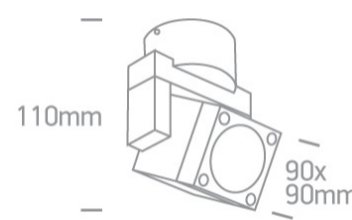

35W MR16 GU10 Indoor/Outdoor Spots.

Complies with standard EN60598-1 and any other specific standards.

Downloads

Dimensions

Physical Specification

Item Group	13 Wall & Ceiling
Family	The GU10 Indoor/Outdoor Spots
Order Code	67162/BR
Colour	Rust Brown
Material	Aluminium
Shape	Circular
Surface Ceiling	Yes
Surface Wall	Yes
Surface Floor/Ground	Yes
Indoor	Yes
Outdoor	Yes
Adjustable	1 Direction

## Electrical Characteristics

Gear

No

Power(Watts)

35W

IP Rating

IP54

Light Source

Replaceable lamp

Lamp Holder

GU10