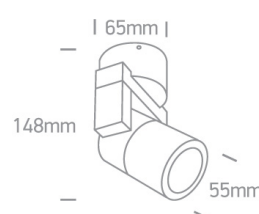

35W MR16 GU10 Indoor/Outdoor Spots.

Complies with standard EN60598-1 and any other specific standards.

Downloads

Dimensions

Physical Specification

Item Group	13 Wall & Ceiling
Family	The GU10 Indoor/Outdoor Spots
Order Code	67164/AL
Colour	Aluminium
Material	Aluminium
Shape	Circular
Surface Ceiling	Yes
Surface Wall	Yes
Surface Floor/Ground	Yes
Indoor	Yes
Outdoor	Yes
Adjustable	1 Direction