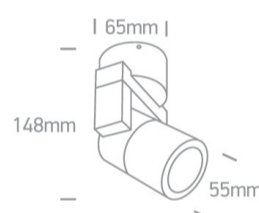

35W MR16 GU10 Indoor/Outdoor Spots.

Complies with standard EN60598-1 and any other specific standards.

Downloads

Dimensions

Physical Specification

Item Group	13 Wall & Ceiling
Family	The GU10 Indoor/Outdoor Spots
Order Code	67164/G
Colour	Grey
Material	Aluminium
Shape	Circular
Surface Ceiling	Yes
Surface Wall	Yes
Surface Floor/Ground	Yes
Indoor	Yes
Outdoor	Yes
Adjustable	1 Direction