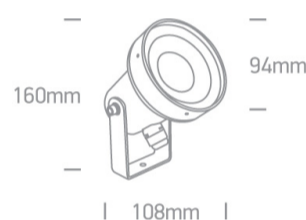

20 Garden & Underwater>The GU10 Garden Round Spots Die cast

67196BG/AN

10W GU10 garden spot, IP65, supplied with spike, for garden illumination.

Complies with standard EN60598-1 and any other specific standards.

Downloads

Dimensions

Gallery

Physical Specification

Item Group	20 Garden & Underwater
Family	The GU10 Garden Round Spots Die cast
Order Code	67196BG/AN
Colour	Anthracite
Material	Die Cast
Diffuser Material	Glass
Shape	Circular

Height	125mm
Diameter	75mm
Surface Ceiling	Yes
Surface Wall	Yes
Surface Floor/Ground	Yes
Outdoor	Yes
Adjustable	1 Direction

Electrical Characteristics

Gear	No
------	----

Fitting + Driver

Input Voltage	100-240V
50 Hz	Yes
60 Hz	Yes
Safety Class	
Power(Watts)	10W
IP Rating	IP65
Light Source	Replaceable lamp
Lamp Holder	GU10
Number of Lamps	1
Dimmable	N/A
Cable Length	150cm
F Mark	

Illumination Data

Illumination Diagram	
----------------------	---

Packing Info

Box Length	14,5cm
------------	--------

Box Width	11cm
Box Height	25cm
Box Weight	0,8Kg
Pcs/Carton	6
Barcode	5291889040835
HS Code	9405409900