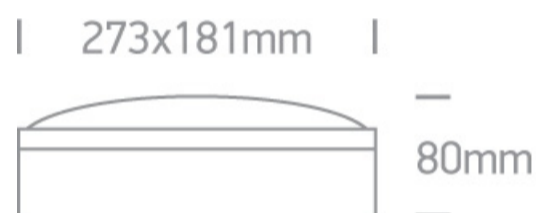

13 Wall & Ceiling>The Round E27 Outdoor Plafo Die cast

67204B/B

2X20W E27 Die Cast, Round E27 Outdoor Plafo

Complies with standard EN60598-1 and any other specific standards

Downloads

Dimensions

Physical Specification

Item Group	13 Wall & Ceiling
Family	The Round E27 Outdoor Plafo Die cast
Order Code	67204B/B
Colour	Black
Material	Die Cast
Shape	Rectangular
Length	273mm
Width	181mm
Height	80mm
Surface Ceiling	Yes
Surface Wall	Yes
Indoor	Yes