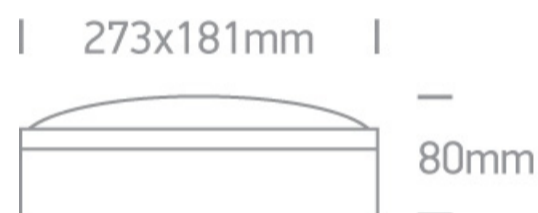

13 Wall & Ceiling>The Round E27 Outdoor Plafo Die cast

67204B/G

2X20W E27 Die Cast, Round E27 Outdoor Plafo

Complies with standard EN60598-1 and any other specific standards

Downloads

Dimensions

Physical Specification

Item Group	13 Wall & Ceiling
Family	The Round E27 Outdoor Plafo Die cast
Order Code	67204B/G
Colour	Grey
Material	Die Cast
Shape	Rectangular
Length	273mm
Width	181mm
Height	80mm
Surface Ceiling	Yes
Surface Wall	Yes
Indoor	Yes