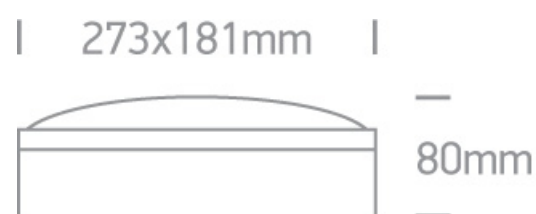

13 Wall & Ceiling>The Round E27 Outdoor Plafo Die cast

67204B/W

2X20W E27 Die Cast, Round E27 Outdoor Plafo

Complies with standard EN60598-1 and any other specific standards

Downloads

Dimensions

Physical Specification

Item Group	13 Wall & Ceiling
Family	The Round E27 Outdoor Plafo Die cast
Order Code	67204B/W
Colour	White
Material	Die Cast
Shape	Rectangular
Length	273mm
Width	181mm
Height	80mm
Surface Ceiling	Yes
Surface Wall	Yes
Indoor	Yes