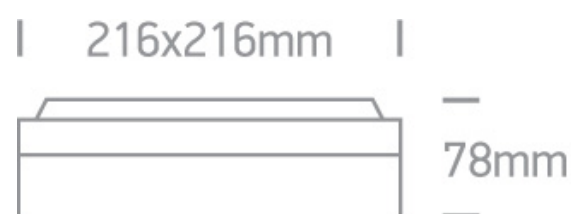

13 Wall & Ceiling>The Square E27 Outdoor Plafo Die cast

67208/AN

20W E27 Die Cast, Square E27 Outdoor Plafo

Complies with standard EN60598-1 and any other specific standards

Downloads

Dimensions

Physical Specification

Item Group	13 Wall & Ceiling
Family	The Square E27 Outdoor Plafo Die cast
Order Code	67208/AN
Colour	Anthracite
Material	Die Cast
Shape	Rectangular
Length	216mm
Width	216mm
Height	78mm
Surface Ceiling	Yes
Surface Wall	Yes
Indoor	Yes