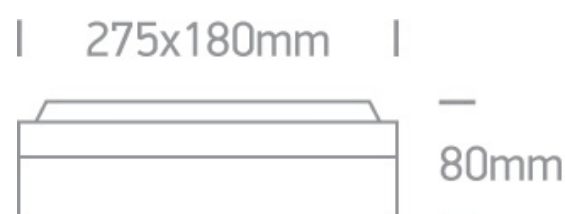

13 Wall & Ceiling>The Square E27 Outdoor Plafo Die cast

67208B/AN

2X20W E27 Die Cast, Square E27 Outdoor Plafo

Complies with standard EN60598-1 and any other specific standards

Downloads

Dimensions

Physical Specification

Item Group	13 Wall & Ceiling
Family	The Square E27 Outdoor Plafo Die cast
Order Code	67208B/AN
Colour	Anthracite
Material	Die Cast
Shape	Rectangular
Length	275mm
Width	180mm
Height	80mm
Surface Ceiling	Yes
Surface Wall	Yes
Indoor	Yes