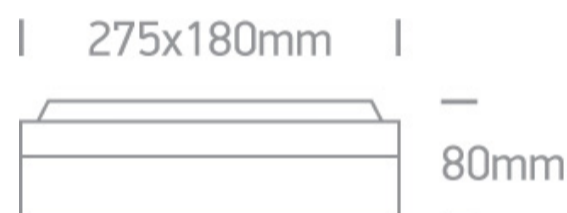

13 Wall & Ceiling>The Square E27 Outdoor Plafo Die cast

67208B/B

2X20W E27 Die Cast, Square E27 Outdoor Plafo

Complies with standard EN60598-1 and any other specific standards

Downloads

Dimensions

Physical Specification

Item Group	13 Wall & Ceiling
Family	The Square E27 Outdoor Plafo Die cast
Order Code	67208B/B
Colour	Black
Material	Die Cast
Shape	Rectangular
Length	275mm
Width	180mm
Height	80mm
Surface Ceiling	Yes
Surface Wall	Yes
Indoor	Yes