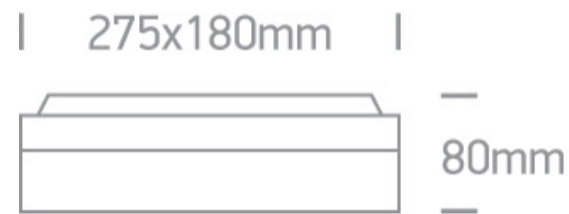

13 Wall & Ceiling>The Square E27 Outdoor Plafo Die cast

67208B/G

2X20W E27 Die Cast, Square E27 Outdoor Plafo

Complies with standard EN60598-1 and any other specific standards

Downloads

Dimensions

Physical Specification

Item Group	13 Wall & Ceiling
Family	The Square E27 Outdoor Plafo Die cast
Order Code	67208B/G
Colour	Grey
Material	Die Cast
Shape	Rectangular
Length	275mm
Width	180mm
Height	80mm
Surface Ceiling	Yes
Surface Wall	Yes
Indoor	Yes