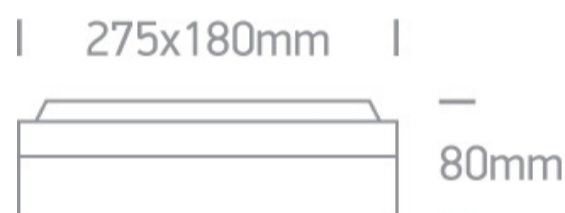

13 Wall & Ceiling>The Square E27 Outdoor Plafo Die cast

67208B/W

2X20W E27 Die Cast, Square E27 Outdoor Plafo

Complies with standard EN60598-1 and any other specific standards

Downloads

Dimensions

Physical Specification

Item Group	13 Wall & Ceiling
Family	The Square E27 Outdoor Plafo Die cast
Order Code	67208B/W
Colour	White
Material	Die Cast
Shape	Rectangular
Length	275mm
Width	180mm
Height	80mm
Surface Ceiling	Yes
Surface Wall	Yes
Indoor	Yes