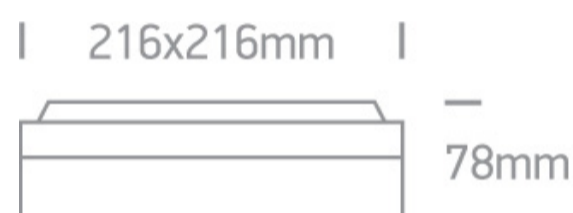

13 Wall & Ceiling>The Square E27 Outdoor Plafo Die cast

67208/G

20W E27 Die Cast, Square E27 Outdoor Plafo

Complies with standard EN60598-1 and any other specific standards

Downloads

Dimensions

Physical Specification

Item Group	13 Wall & Ceiling
Family	The Square E27 Outdoor Plafo Die cast
Order Code	67208/G
Colour	Grey
Material	Die Cast
Shape	Rectangular
Length	216mm
Width	216mm
Height	78mm
Surface Ceiling	Yes
Surface Wall	Yes
Indoor	Yes