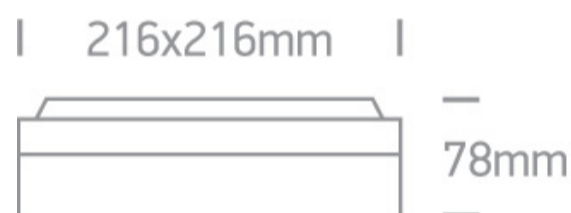

13 Wall & Ceiling>The Square E27 Outdoor Plafo Die cast

67208/W

20W E27 Die Cast, Square E27 Outdoor Plafo

Complies with standard EN60598-1 and any other specific standards

Downloads

Dimensions

Physical Specification

Item Group	13 Wall & Ceiling
Family	The Square E27 Outdoor Plafo Die cast
Order Code	67208/W
Colour	White
Material	Die Cast
Shape	Rectangular
Length	216mm
Width	216mm
Height	78mm
Surface Ceiling	Yes
Surface Wall	Yes
Indoor	Yes