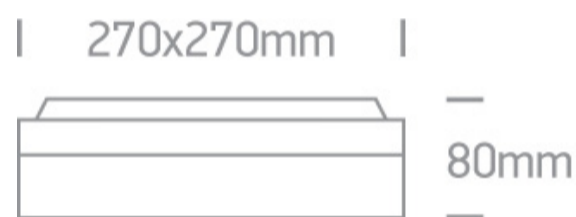

13 Wall & Ceiling>The Square E27 Outdoor Plafo Die cast

67210/AN

2x20W E27 Die Cast, Square E27 Outdoor Plafo

Complies with standard EN60598-1 and any other specific standards

Downloads

Dimensions

Physical Specification

Item Group	13 Wall & Ceiling
Family	The Square E27 Outdoor Plafo Die cast
Order Code	67210/AN
Colour	Anthracite
Material	Die Cast
Shape	Rectangular
Length	270mm
Width	270mm
Height	80mm
Surface Ceiling	Yes
Surface Wall	Yes
Indoor	Yes