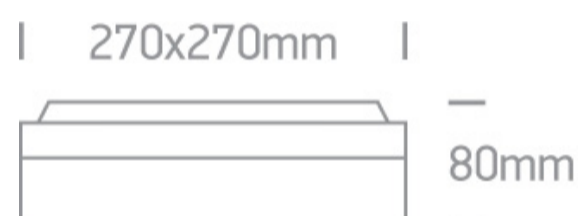

13 Wall & Ceiling>The Square E27 Outdoor Plafo Die cast

67210/G

2x20W E27 Die Cast, Square E27 Outdoor Plafo

Complies with standard EN60598-1 and any other specific standards

Downloads

Dimensions

Physical Specification

| | |
|-----------------|---------------------------------------|
| Item Group | 13 Wall & Ceiling |
| Family | The Square E27 Outdoor Plafo Die cast |
| Order Code | 67210/G |
| Colour | Grey |
| Material | Die Cast |
| Shape | Rectangular |
| Length | 270mm |
| Width | 270mm |
| Height | 80mm |
| Surface Ceiling | Yes |
| Surface Wall | Yes |
| Indoor | Yes |