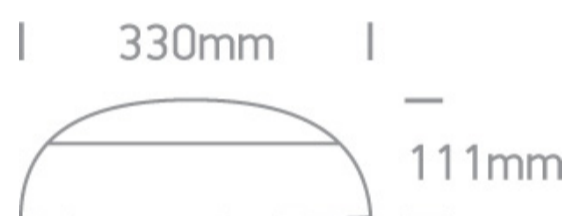

25W Emergency LED plafo light, IP65, ideal for both indoor and outdoor installation.

Supplied with non-dimmable LED driver.

Complies with standard EN60598-1 and any other specific standards.

Downloads

Dimensions

Physical Specification

Item Group	22 Emergency Lights
Family	Emergency LED Plafo
Order Code	67284LE/W/W
Colour	White
Material	PC
Diffuser Material	PC
Shape	Circular
Height	111mm
Diameter	330mm
Surface Ceiling	Yes
Indoor	Yes
Outdoor	Yes

Illumination Data

Colour Temperature	3000K
Lumen Output	1900lm
Light Efficiency	76lm/W
CRI	80
Illumination Diagram	

Packing Info

Box Length	31cm
Box Width	11cm
Box Height	35cm
Box Weight	1,3Kg
Pcs/Carton	12
Barcode	5291889034506
HS Code	9405104090