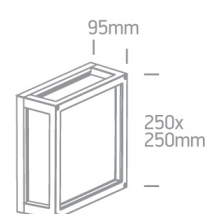

13 Wall & Ceiling>Outdoor E27 Square Die cast

67292/G

2X 15W Outdoor E27 Square Die Cast

Complies with standard EN60598-1 and any other specific standards

Downloads

Dimensions

Physical Specification

Item Group	13 Wall & Ceiling
Family	Outdoor E27 Square Die cast
Order Code	67292/G
Colour	Grey
Material	Die Cast
Diffuser Material	Glass
Shape	Rectangular
Length	250mm
Width	250mm
Height	95mm
Surface Ceiling	Yes
Surface Wall	Yes