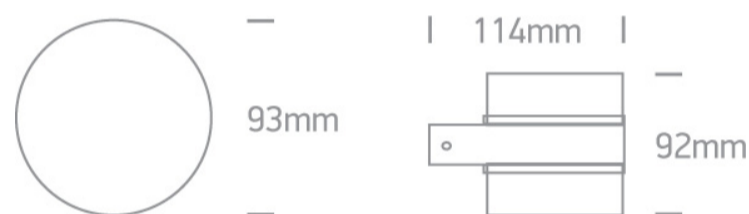

13 Wall & Ceiling>The GX53 Range Natural aluminium

67302A/AL

2x9W GX53 Natural Aluminium

Complies with standard EN60598-1 and any other specific standards.

Downloads

Dimensions

Physical Specification

Item Group	13 Wall & Ceiling
Family	The GX53 Range Natural aluminium
Order Code	67302A/AL
Colour	Aluminium
Material	Natural Aluminium
Shape	Circular
Surface Wall	Yes
Indoor	Yes
Outdoor	Yes
Adjustable	No