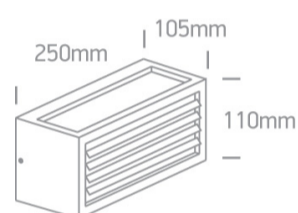

13 Wall & Ceiling > Outdoor E27 Square Die cast

67328A/G

20W Outdoor E27 Square Die Cast

Complies with standard EN60598-1 and any other specific standards

Downloads

Dimensions

Physical Specification

Item Group	13 Wall & Ceiling
Family	Outdoor E27 Square Die cast
Order Code	67328A/G
Colour	Grey
Material	Die Cast
Diffuser Material	PC
Shape	Circular
Surface Wall	Yes
Indoor	Yes
Outdoor	Yes
Adjustable	No