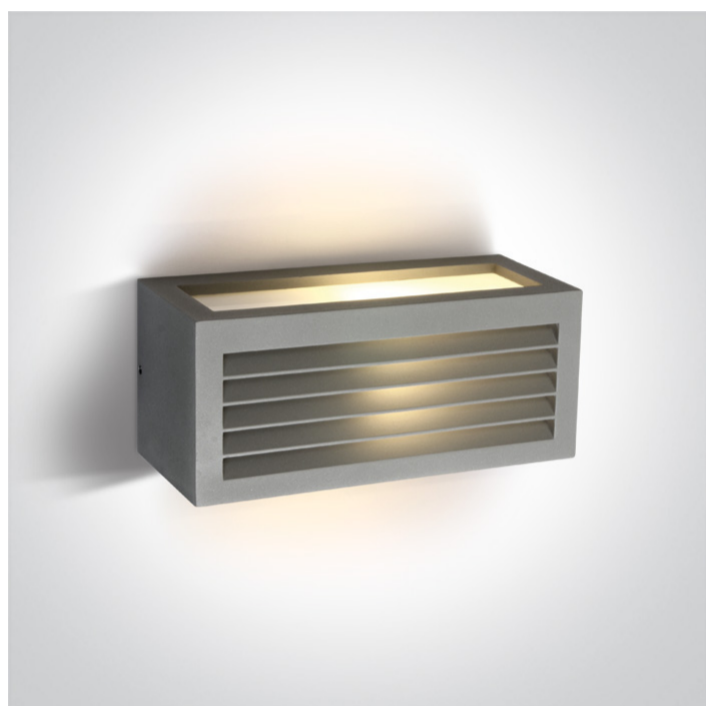

13 Wall & Ceiling > Outdoor E27 Square Die cast

67328A/G

20W Outdoor E27 Square Die Cast

Complies with standard EN60598-1 and any other specific standards

Downloads

Dimensions

Physical Specification

Item Group	13 Wall & Ceiling
Family	Outdoor E27 Square Die cast
Order Code	67328A/G
Colour	Grey
Material	Die Cast
Diffuser Material	PC
Shape	Circular
Surface Wall	Yes
Indoor	Yes
Outdoor	Yes
Adjustable	No