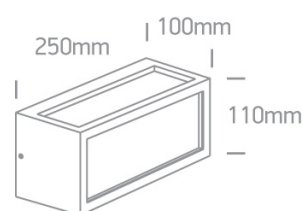

13 Wall & Ceiling > Outdoor E27 Square Die cast

67328/AN

12W Outdoor E27 Square Die Cast

Complies with standard EN60598-1 and any other specific standards

Downloads

Dimensions

Physical Specification

Item Group	13 Wall & Ceiling
Family	Outdoor E27 Square Die cast
Order Code	67328/AN
Colour	Anthracite
Material	Die Cast
Diffuser Material	PC
Shape	Rectangular
Length	250mm
Width	100mm
Height	110mm
Surface Wall	Yes
Indoor	Yes