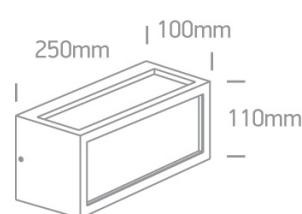

13 Wall & Ceiling > Outdoor E27 Square Die cast

67328/G

12W Outdoor E27 Square Die Cast

Complies with standard EN60598-1 and any other specific standards

Downloads

Dimensions

Physical Specification

Item Group	13 Wall & Ceiling
Family	Outdoor E27 Square Die cast
Order Code	67328/G
Colour	Grey
Material	Die Cast
Diffuser Material	Glass
Shape	Rectangular
Length	250mm
Width	100mm
Height	110mm
Surface Wall	Yes
Indoor	Yes