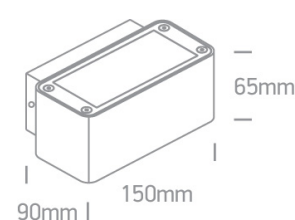

14 Wall & Ceiling LED>Outdoor Wall Up & Down Lights Die cast

67342/G/W

4x3W LED wall light, IP54, ideal for both indoor and outdoor installation.

Complete with driver.

Complies with standard EN60598-1 and any other specific standards.

Downloads

Dimensions

Gallery

Physical Specification

Item Group	14 Wall & Ceiling LED
Family	Outdoor Wall Up & Down Lights Die cast
Order Code	67342/G/W
Colour	Grey
Material	Die Cast
Shape	Rectangular
Length	150mm

Width	90mm
Height	65mm
Surface Wall	Yes
Indoor	Yes
Outdoor	Yes
Adjustable	No

## Packing Info

Box Length	16cm
Box Width	7cm
Box Height	10cm
Box Weight	0,9kg
Pcs/Carton	12
Barcode	5291889034872
HS Code	9405409900

Certification & Warranty

Warranty

2 Years

Weee Directive

Yes