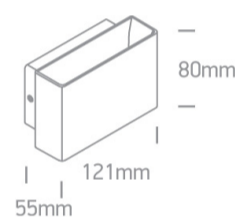

14 Wall & Ceiling LED>Outdoor Wall Up & Down Lights Die cast

67356/W/W

5W LED wall light, IP54, ideal for both indoor and outdoor installation.

Supplied with non-dimmable LED driver.

Complies with standard EN60598-1 and any other specific standards.

Downloads

Dimensions

Gallery

Physical Specification

Item Group	14 Wall & Ceiling LED
Family	Outdoor Wall Up & Down Lights Die cast
Order Code	67356/W/W
Colour	White
Material	Die Cast
Shape	Rectangular
Length	121mm

Width	80mm
Height	55mm
Surface Wall	Yes
Indoor	Yes
Outdoor	Yes
Adjustable	No

Electrical Characteristics

Gear	No
------	----

Fitting + Driver

Input Voltage	220-240V
50 Hz	Yes
60 Hz	Yes
Safety Class	
Power(Watts)	5W
IP Rating	IP54
Light Source	LED built in
Dimmable	No
F Mark	

Illumination Data

Colour Temperature	3000K
Lumen Output	170lm
Light Efficiency	34lm/W
Illumination Diagram	

Packing Info

Box Length	14cm
Box Width	10,5cm

Box Height	9,5cm
Box Weight	0,5kg
Pcs/Carton	18
Barcode	5291889039488
HS Code	9405409900