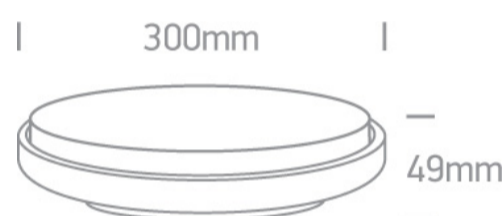

15 Plafo>Outdoor Slim LED Plafo Die cast

67363/AN/W

30W LED slim plafo, IP54, ideal for both indoor and outdoor installation.

Supplied with non-dimmable LED driver.

Complies with standard EN60598-1 and any other specific standards.

Downloads

Dimensions

Physical Specification

| | |
|-----------------|---------------------------------|
| Item Group | 15 Plafo |
| Family | Outdoor Slim LED Plafo Die cast |
| Order Code | 67363/AN/W |
| Colour | Anthracite |
| Material | Die Cast |
| Shape | Circular |
| Height | 49mm |
| Diameter | 300mm |
| Surface Ceiling | Yes |
| Indoor | Yes |
| Outdoor | Yes |
| Adjustable | No |