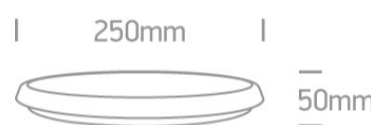

12W Emergency LED plafo light, IP54, ideal for both indoor and outdoor installation.

Supplied with non-dimmable LED driver.

Complies with standard EN60598-1 and any other specific standards.

Downloads

Dimensions

Physical Specification

Item Group	22 Emergency Lights
Family	Emergency LED Plafo
Order Code	67366E/W/W
Colour	White
Material	PC
Diffuser Material	PC
Shape	Circular
Height	50mm
Diameter	250mm
Surface Ceiling	Yes
Indoor	Yes
Outdoor	Yes