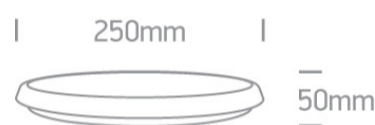

15 Plafo>The LED Slim Plafo Range Round

67366/W/C

12W LED slim plafo, IP54, ideal for both indoor and outdoor installation.

Supplied with non-dimmable LED driver.

Complies with standard EN60598-1 and any other specific standards.

Downloads

Dimensions

Physical Specification

Item Group	15 Plafo
Family	The LED Slim Plafo Range Round
Order Code	67366/W/C
Colour	White
Material	PC
Shape	Circular
Height	50mm
Diameter	250mm
Surface Ceiling	Yes
Indoor	Yes
Outdoor	Yes
Adjustable	No