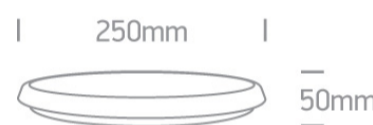

15 Plafo>The LED Slim Plafo Range Round

67366/W/W

12W LED slim plafo, IP54, ideal for both indoor and outdoor installation.

Supplied with non-dimmable LED driver.

Complies with standard EN60598-1 and any other specific standards.

Downloads

Dimensions

Physical Specification

Item Group	15 Plafo
Family	The LED Slim Plafo Range Round
Order Code	67366/W/W
Colour	White
Material	PC
Shape	Circular
Height	50mm
Diameter	250mm
Surface Ceiling	Yes
Indoor	Yes
Outdoor	Yes
Adjustable	No