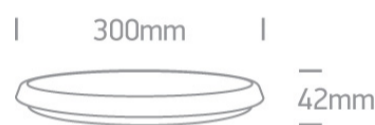

15 Plafo>The LED Slim Plafo Range Round

67368/W/W

18W LED slim plafo, IP54, ideal for both indoor and outdoor installation.

Supplied with non-dimmable LED driver.

Complies with standard EN60598-1 and any other specific standards.

Downloads

Dimensions

Physical Specification

Item Group	15 Plafo
Family	The LED Slim Plafo Range Round
Order Code	67368/W/W
Colour	White
Material	PC
Shape	Circular
Height	42mm
Diameter	300mm
Surface Ceiling	Yes
Indoor	Yes
Outdoor	Yes
Adjustable	No