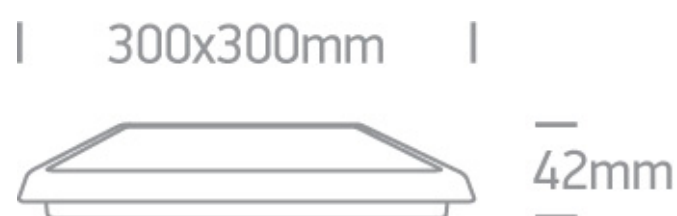

15 Plafo>The LED Slim Plafo Range PC

67372/W/C

25W LED slim plafo, IP54, ideal for both indoor and outdoor installation.

Supplied with non-dimmable LED driver.

Complies with standard EN60598-1 and any other specific standards.

Downloads

Dimensions

Physical Specification

Item Group	15 Plafo
Family	The LED Slim Plafo Range PC
Order Code	67372/W/C
Colour	White
Material	PC
Shape	Rectangular
Length	300mm
Width	300mm
Height	40mm
Surface Ceiling	Yes
Indoor	Yes
Outdoor	Yes