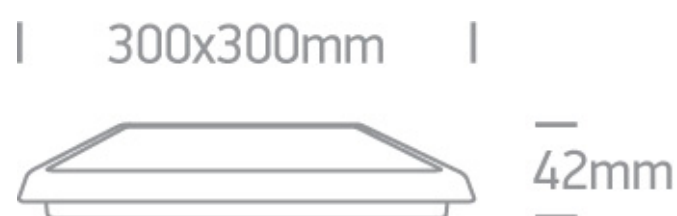

15 Plafo>The LED Slim Plafo Range PC

67372/W/W

25W LED slim plafo, IP54, ideal for both indoor and outdoor installation.

Supplied with non-dimmable LED driver.

Complies with standard EN60598-1 and any other specific standards.

Downloads

Dimensions

Physical Specification

Item Group	15 Plafo
Family	The LED Slim Plafo Range PC
Order Code	67372/W/W
Colour	White
Material	PC
Shape	Rectangular
Length	300mm
Width	300mm
Height	40mm
Surface Ceiling	Yes
Indoor	Yes
Outdoor	Yes