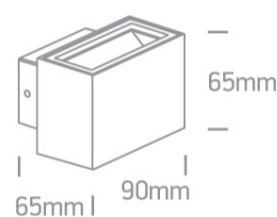

14 Wall & Ceiling LED>Outdoor Wall Up & Down Lights Die cast

67374/AN/W

2x3W LED wall light, IP54, ideal for both indoor and outdoor installation.

Complete with driver.

Complies with standard EN60598-1 and any other specific standards.

Downloads

Dimensions

Physical Specification

Item Group	14 Wall & Ceiling LED
Family	Outdoor Wall Up & Down Lights Die cast
Order Code	67374/AN/W
Colour	Anthracite
Material	Die Cast
Shape	Rectangular
Length	90mm
Width	65mm
Height	65mm
Surface Wall	Yes
Indoor	Yes
Outdoor	Yes

Packing Info

Box Length	7,5cm
Box Width	7,5cm
Box Height	11cm
Box Weight	0,4kg
Pcs/Carton	24
Barcode	5291889043591
HS Code	9405409900

Energy Label

Warranty

2 Years

Weee Directive

Yes
