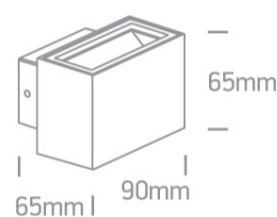

14 Wall & Ceiling LED>Outdoor Wall Up & Down Lights Die cast

67374/W/W

2x3W LED wall light, IP54, ideal for both indoor and outdoor installation.

Complete with driver.

Complies with standard EN60598-1 and any other specific standards.

Downloads

Dimensions

Gallery

Physical Specification

Item Group	14 Wall & Ceiling LED
Family	Outdoor Wall Up & Down Lights Die cast
Order Code	67374/W/W
Colour	White
Material	Die Cast
Shape	Rectangular
Length	90mm

Width	65mm
Height	65mm
Surface Wall	Yes
Indoor	Yes
Outdoor	Yes
Adjustable	No

Electrical Characteristics

Gear	Built In
Fitting + Driver	
Input Voltage	220-240V
50 Hz	Yes
60 Hz	Yes
Safety Class	
Power(Watts)	2x3W
IP Rating	IP54
Light Source	LED built in
Dimmable	No
F Mark	

Illumination Data

Colour Temperature	3000K
Lumen Output	2x210lm
Light Efficiency	70lm/W
CRI	80
Illumination Diagram	

Packing Info

Box Length	7,5cm
Box Width	7,5cm
Box Height	11cm
Box Weight	0,4kg
Pcs/Carton	24
Barcode	5291889043584
HS Code	9405409900